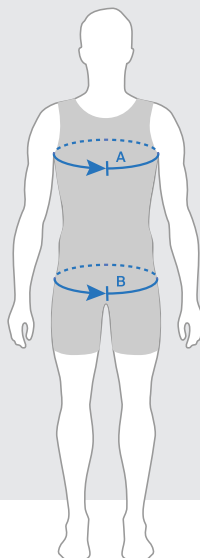

Size Chart Field Hockey

MENS

Jerseys: F3 Basic, D5 Pro and D6 Hero, DLG5 Pro Goalie and DLG6 Hero Goalie
 Shorts: FP3 Basic, FP5 Pro and FP6 Hero
 Softshell Team Jacket XJS5 Pro

owayo size	2	3	4	5	6	7	8	9	10	11	12
 Chest circumference (inch)	32¼"-33¾"	33¾"-35½"	35½"-37"	37"-38½"	38½"-40¼"	40¼"-41¾"	40¾"-43¼"	43¼"-45"	45"-46½"	46¼"-48"	48"-49½"
 Butt circumference (inch)	33¾"-35½"	35½"-37"	37"-38½"	38½"-40¼"	40¼"-41¾"	41¾"-43¼"	43¼"-45"	45"-46½"	46½"-48"	48"-49½"	49½"-51¼"
International size	XS	S		M		L		XL		XXL	

KIDS

Jerseys: F1 Kids and FLG1 Kids Goalie / Shorts FP1 Kids

owayo size	98/104	110/116	122/128	134/140	146/152	158/164	170/176
Height in inches	37½"-42¼"	42¼"-46¾"	46¾"-51½"	51½"-56¼"	56¼"-61"	61"-65¾"	65¾"-70½"
Age	2-4	4-6	6-8	8-10	10-12	12-14	14+

SOCKS

owayo size	Bambini	Junior	Senior
Shoe size	3.5 - 6	6.5 - 9	9.5 - 12.5

Find the Right Size

We strongly recommend that you get samples to determine your preferred size and fit. If time constraints don't allow for samples, please refer to our sizing guide below.

In between two different sizes? If you like a looser fit, choose the larger size. Do you prefer your athletic wear to fit a bit tighter? Then pick the smaller size.

Chest Circumference (A)

Wrap the tape measure around the widest part of your chest. Make sure that the tape measure is straight, parallel with the floor and not pulled too tightly.